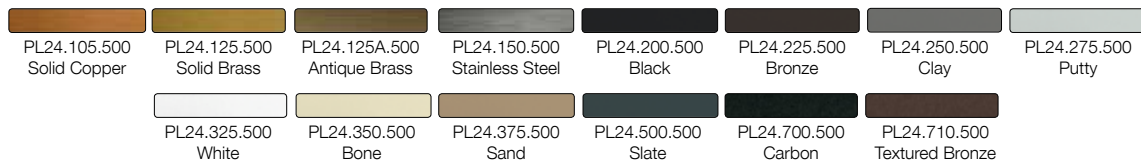

model PL24.xxx.500

LED underside view

Construction

- > Dimensions 24" height x 6" width
- > Stainless steel reflector
- > Heavy duty tubing
- > Stainless steel spade stake included
- > Lifetime Limited Warranty
- > C/US UL Listed 1838 Low Voltage Landscape Lighting

Electrical

- > Low voltage 12vAC operation
- > Overmolded LED circuitry with renewable materials
- > IP68 certified waterproof
- > 3 watt energy consumption
- > Output similar to 15 watts
- > Lumen output 180
- > 72" long 18/2 leads for connection
- > Magnetic or electronic transformer compatible
- > LED life expectancy up to 40,000 hours

Dimensions

LED Color Outputs

Fixture Finishes

MADE IN THE USA 