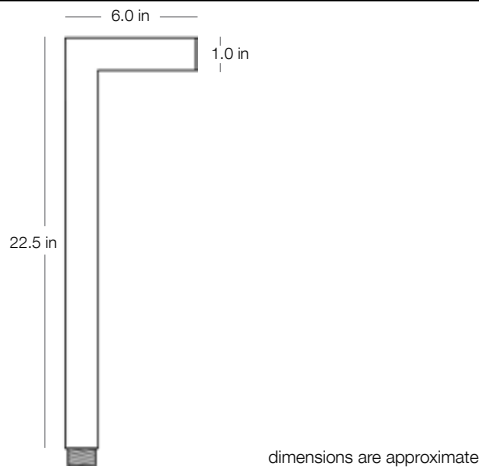

model PL24.xxx.500

LED underside view

Construction

- > Dimensions 24" height x 6" width
- > Stainless steel reflector
- > Heavy duty tubing
- > Stainless steel spade stake included
- > Lifetime Limited Warranty
- > C/US UL Listed 1838 Low Voltage Landscape Lighting

Electrical

- > Low voltage 12vAC operation
- > Overmolded LED circuitry with renewable materials
- > IP68 certified waterproof
- > 3 watt energy consumption
- > Output similar to 15 watts
- > Lumen output 180
- > 72" long 18/2 leads for connection
- > Magnetic or electronic transformer compatible
- > LED life expectancy up to 40,000 hours

Dimensions

LED Color Outputs

Fixture Finishes

MADE IN THE USA 