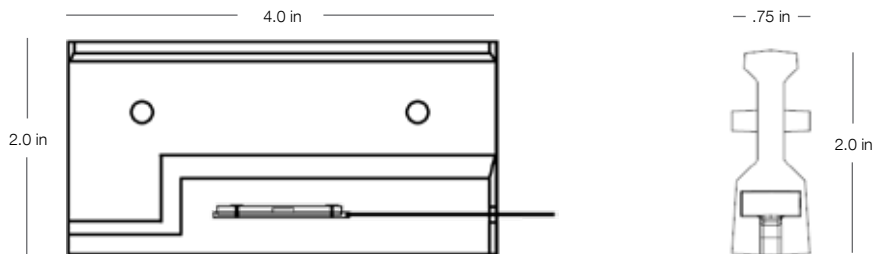

## Construction

- > Dimensions 4" length x 2" height x .75" width
- > UV resistant polycarbonate for durability
- > Integrated strain relief
- > Lifetime Limited Warranty
- > C/US UL Listed 1838 Low Voltage Landscape Lighting

## Electrical

- > Low voltage 12vAC operation
- > IP67 certified waterproof
- > Choice of energy consumption and color appearance (listed below)
- > 72" long 18/2 leads for connection
- > Magnetic or electronic transformer compatible
- > LED life expectancy up to 40,000 hours

## Dimensions

dimensions are approximate