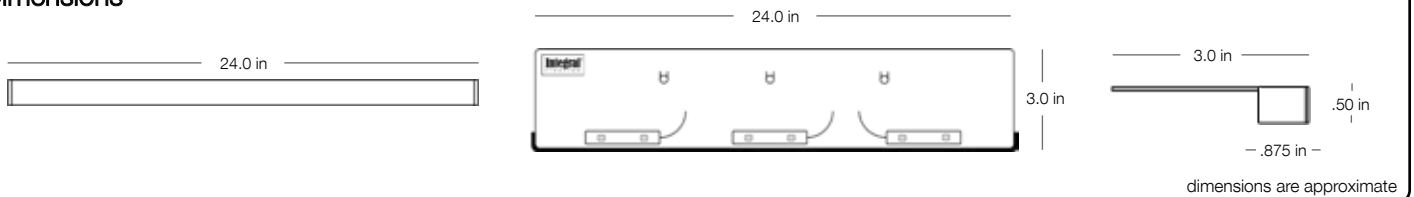

model IL624.150.500

Construction

- > Dimensions 24" width x .5" height x 3" depth
- > Stainless steel 20g alloy 304
- > Unibody construction
- > Integrated cleats for easy retrofits
- > Lifetime Limited Warranty
- > C/US UL Listed 1838 Low Voltage Landscape Lighting

Electrical

- > Low voltage 12vAC operation
- > Overmolded LED circuitry with renewable materials
- > IP68 certified waterproof
- > 6 watt energy consumption
- > Output similar to 30 watts
- > Lumen output 360
- > 72" long 18/2 leads for connection
- > Magnetic or electronic transformer compatible
- > LED life expectancy up to 40,000 hours

Dimensions

LED Color Outputs

2700K warm white
add suffix .200 to model number

3000K pure white
order as listed below

4200K cool white
add suffix .400 to model number

Fixture Finishes

IL624.150.500
Brushed Stainless Steel