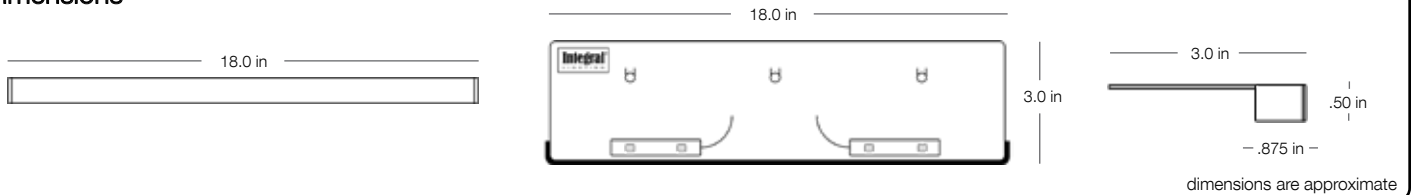

## Construction

- > Dimensions 18" width x .5" height x 3" depth
- > Stainless steel 20g alloy 304
- > Unibody construction
- > Integrated cleats for easy retrofits
- > Lifetime Limited Warranty
- > C/US UL Listed 1838 Low Voltage Landscape Lighting

## Electrical

- > Low voltage 12vAC operation
- > Overmolded LED circuitry with renewable materials
- > IP68 certified waterproof
- > 4 watt energy consumption
- > Output similar to 20 watts
- > Lumen output 240
- > 72" long 18/2 leads for connection
- > Magnetic or electronic transformer compatible
- > LED life expectancy up to 40,000 hours

## Dimensions