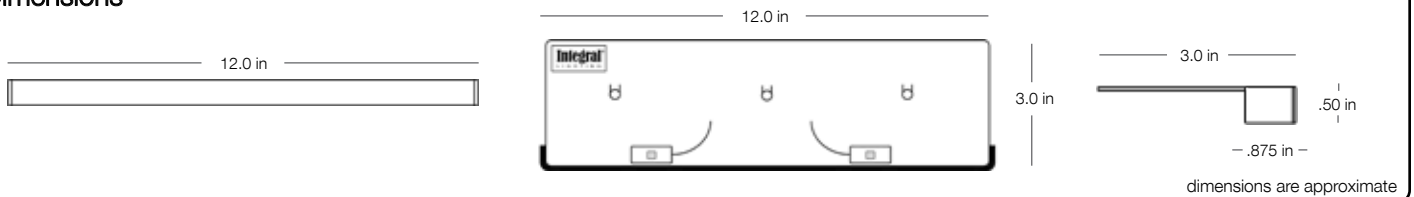

model IL612.150.500

Construction

- > Dimensions 12" width x .5" height x 3" depth
- > Stainless steel 20g alloy 304
- > Unibody construction
- > Integrated cleats for easy retrofits
- > Lifetime Limited Warranty
- > C/US UL Listed 1838 Low Voltage Landscape Lighting

Electrical

- > Low voltage 12vAC operation
- > Overmolded LED circuitry with renewable materials
- > IP68 certified waterproof
- > 2 watt energy consumption
- > Output similar to 10 watts
- > Lumen output 120
- > 72" long 18/2 leads for connection
- > Magnetic or electronic transformer compatible
- > LED life expectancy up to 40,000 hours

Dimensions

LED Color Outputs

2700K warm white
add suffix .200 to model number

3000K pure white
order as listed below

4200K cool white
add suffix .400 to model number

Fixture Finishes

IL612.150.500
Brushed Stainless Steel