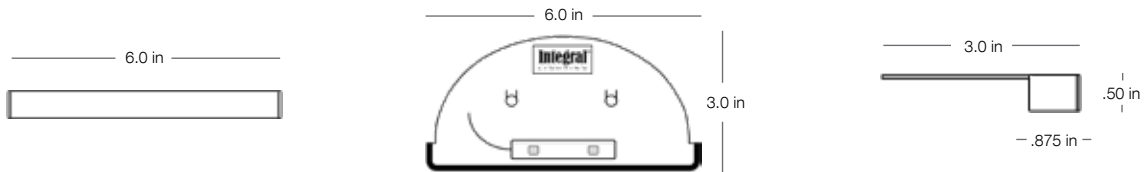

model IL600.150.500

Construction

- > Dimensions 6" width x .5" height x 3" depth
- > Stainless steel 20g alloy 304
- > Unibody construction
- > Integrated cleats for easy retrofits
- > Lifetime Limited Warranty
- > C/US UL Listed 1838 Low Voltage Landscape Lighting

Electrical

- > Low voltage 12vAC operation
- > Overmolded LED circuitry with renewable materials
- > IP68 certified waterproof
- > 2 watt energy consumption
- > Output similar to 10 watts
- > Lumen output 120
- > 72" long 18/2 leads for connection
- > Magnetic or electronic transformer compatible
- > LED life expectancy up to 40,000 hours

Dimensions

LED Color Outputs

2700K warm white
add suffix .200 to model number

3000K pure white
order as listed below

4200K cool white
add suffix .400 to model number

Fixture Finishes

IL600.150.500
Brushed Stainless Steel