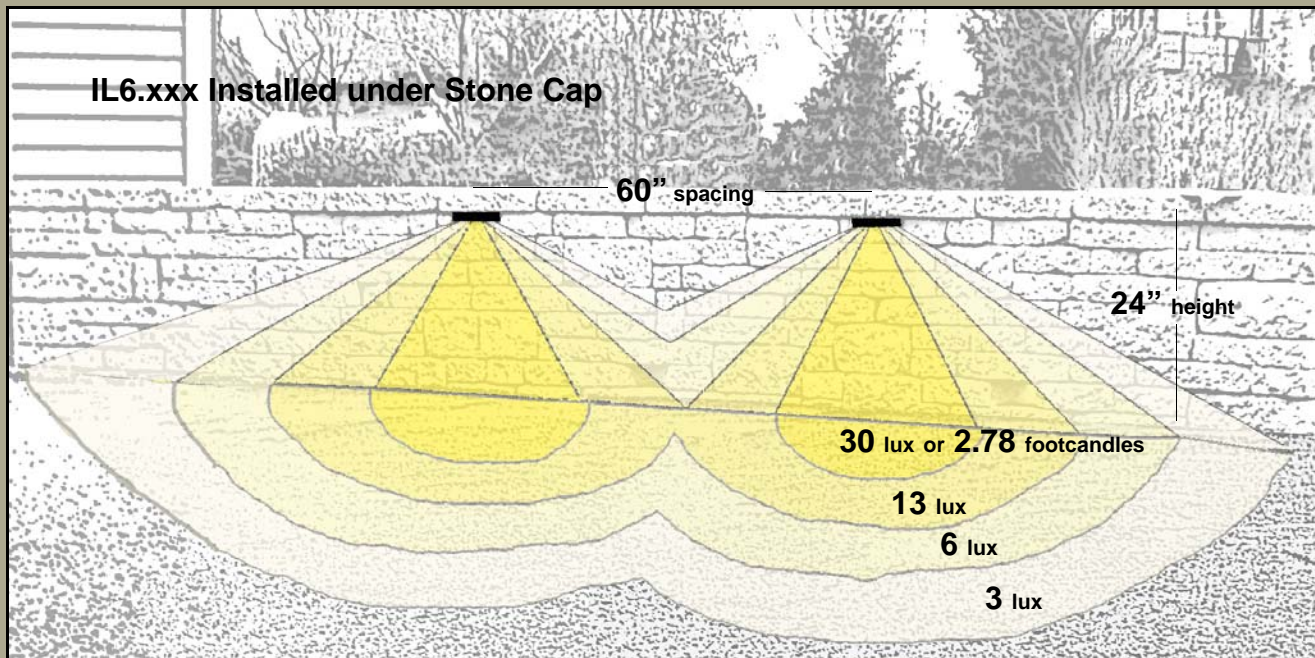

Technical

Photometric Information

Typical Wall Lighting of Patio

Your illumination may vary based on color of hardscape material due to reflectance factors.

Recommended lighting output for safety and security on outdoor walks is .50 footcandles
This factor may vary according to local codes

Illumination measurement or quantity of light generated ...
approximate conversion is 1 footcandle = .0929 lux
Measurement based on using 10 watt Xenon Lamp and 12.0 volts

Measurements are approximate