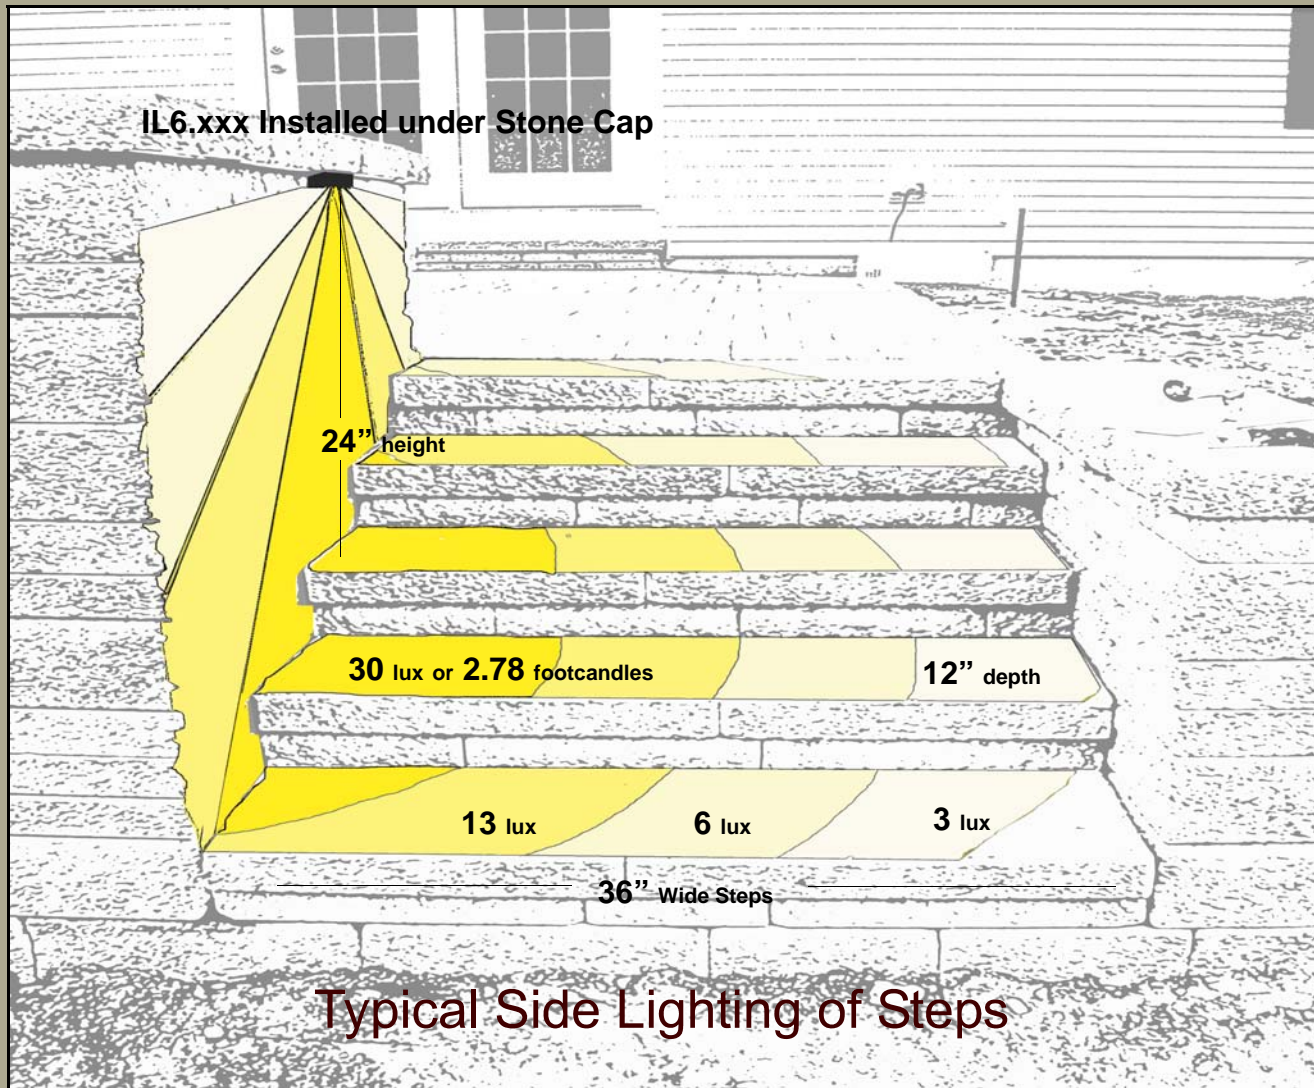

Technical

Photometric Information

Your illumination may vary based on color of hardscape material due to reflectance factors.

Recommended lighting output for safety and security on outdoor walks is .50 footcandles. This factor may vary according to local codes.

Illumination measurement or quantity of light generated ...
approximate conversion is 1 footcandle = .0929 lux
Measurement based on using 10 watt Xenon Lamp and 12.0 volts

Measurements are approximate